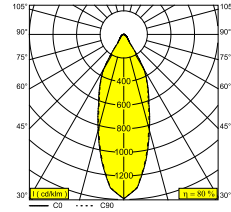

BOXY 2 L 92733 DIM8

10727 9228 B-B

AVAILABLE IN

ALU GREY-ALU GREY 10727 9228 A-A

BLACK-BLACK 10727 9228 B-B

BLACK-FLEMISH BRONZE 10727 9228 B-FBR

BLACK-FLEMISH GOLD 10727 9228 B-FG

WHITE-WHITE 10727 9228 W-W