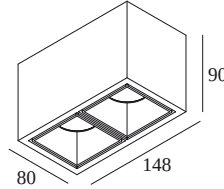

BOXY 2 L 92733 DIM8

10727 9228 B-B

AVAILABLE IN

ALU GREY-ALU GREY 10727 9228 A-A

BLACK-BLACK 10727 9228 B-B

BLACK-FLEMISH BRONZE 10727 9228 B-FBR

BLACK-FLEMISH GOLD 10727 9228 B-FG

WHITE-WHITE 10727 9228 W-W

[View on website](#)

General info

LOCATION	indoor
INSTALLATION	Ceiling Surface mounted
INGRESS PROTECTION	IP20
WEIGHT (KG)	0.8
ADJUSTABILITY	non adjustable
INFORMATION	2 x REFLECTOR FL-33° INCL.DIMMABLE POWER SUPPLY 350mA-DC >> B-MMAT only interior use - other colours also exterior use